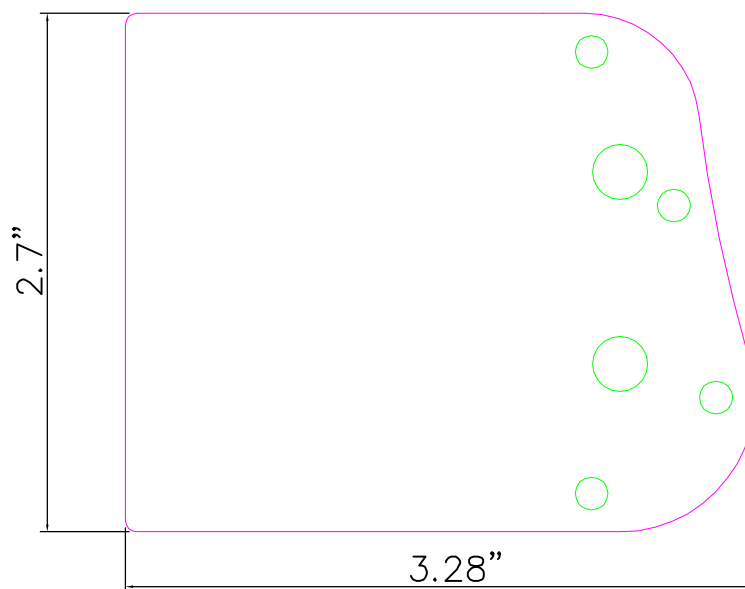

YOST Archery Products Tab Size Guide

Print on 8 $\frac{1}{2}$ x 11 and cut out to see which size best fits your hand. Thank you!!!

Questions? Contact us at:
yosty@yostarcheryproducts.com

- LARGE TAB
- ALL UNITS ARE IN INCHES

- SMALL TAB
- ALL UNITS ARE IN INCHES