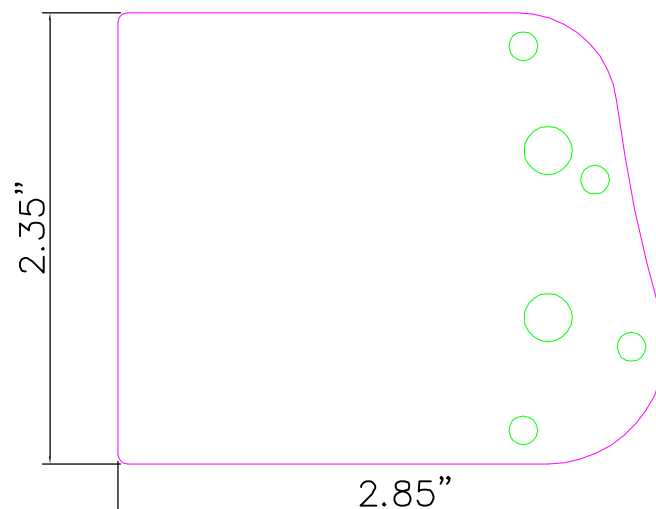

YOST Archery Products Tab Size Guide

Print on 8 $\frac{1}{2}$ x 11 and cut out to see which size best fits your hand. Thank you!!!

Questions? Contact us at:
yosty@yostarcheryproducts.com

- LARGE TAB
- ALL UNITS ARE IN INCHES

- SMALL TAB
- ALL UNITS ARE IN INCHES